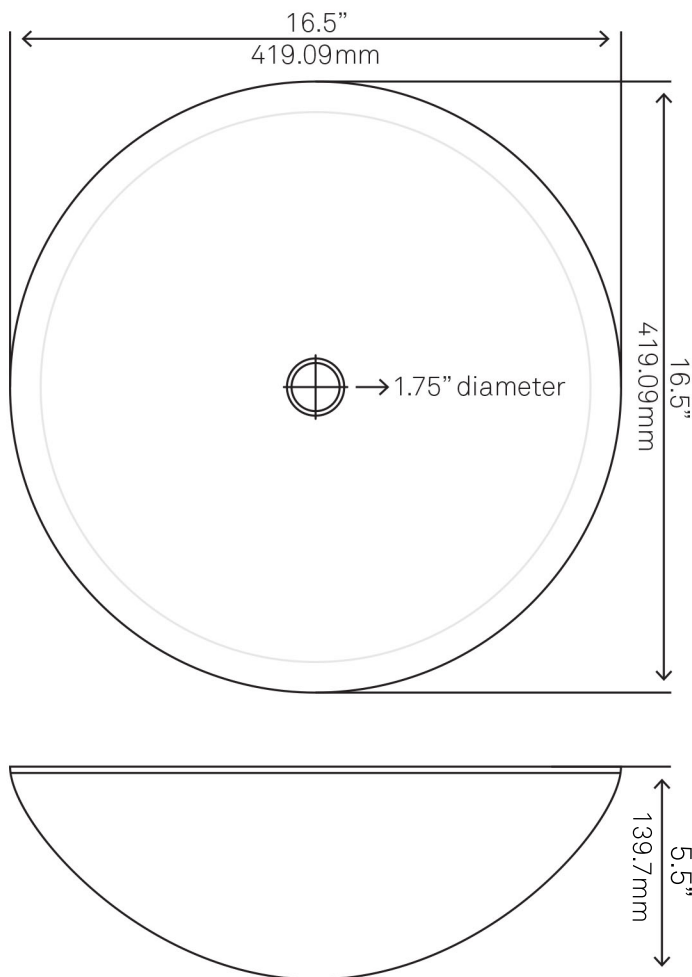

NOHP-G032 MOSAICO Glass Vessel Bathroom Sink

Requested By:

Specific Features:

STANDARD SPECIFICATIONS:

- Round hand painted vessel sink
- Brown and tan mosaic pattern
- Thick 3/4 inch high tempered glass
- Stain and scratch resistant inside
- Textured painted outside
- Above counter installation
- Standard U.S. plumbing connection
- 1.75-inch drain opening
- Novatto faucet & drain sold separately